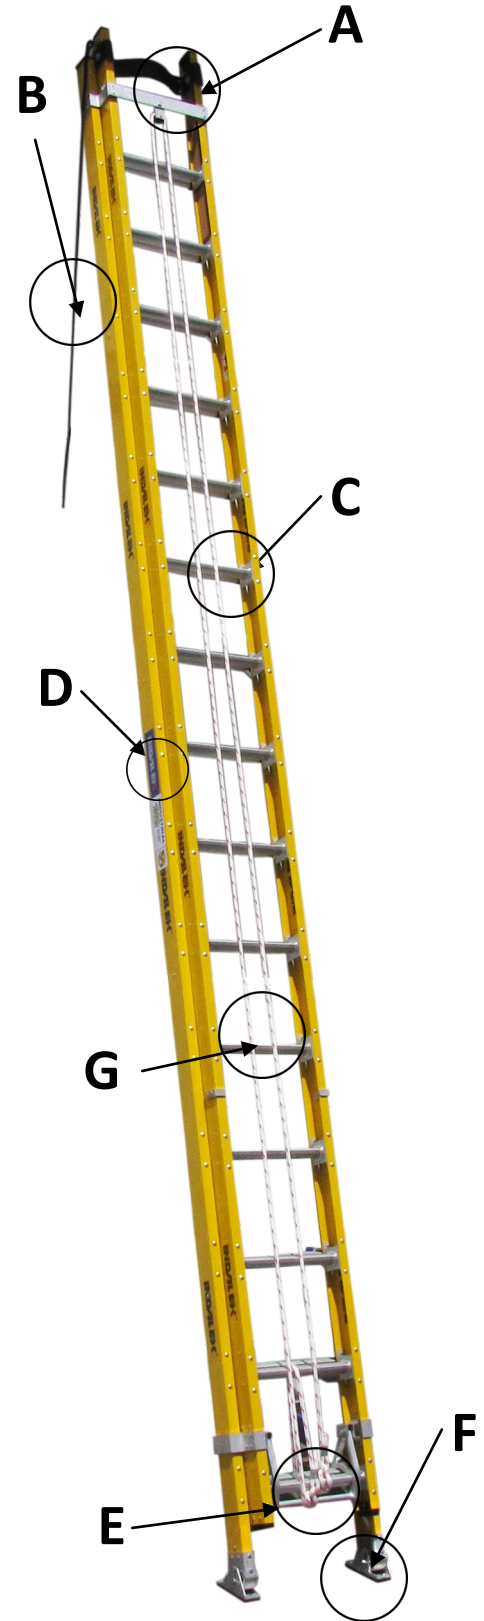

UFXL29, 5.1m —8.8m

HEAVY DUTY LINESMAN LADDER

Technical data sheet

Product code	UFXL29, 5.1m—8.8m
Manufacturer	INDALEX (Ladder solutions NZ)
Details	15 old north rd Kumeu Auckland
Standards Meet	AS/NZS1892.3
Tested by	Material and testing laboratories Auckland
Load rating	150kg
Warranty	5 years from date of invoice
Weight	32 kg
Rung spacing	305mm
Closed height	5.1m
Extended height	8.8m
Styles D	Pultrusion infused resin Fibreglass
Rungs C	D rung, solid rivet termination
Feet F	Ice pick swivel foot standard
Poll strap A	Heavy duty 80mm leather becket
Top rope B	8mm yachting braid
Hauling rope G	10mm yachting braid , centre or off centre
Rung catch E	Self latching aluminium catch .
Rivets	All components terminated with solid rivets
NZ owned	Yes we are, NZ owned and operated

ROBUST LADDERS, DESIGNED TO LAST

Level Arc
Optional extra

Ladder Solutions Ltd -
15 Old North Road,
Kumeu, Auckland
Tel: (09) 415 7766 or