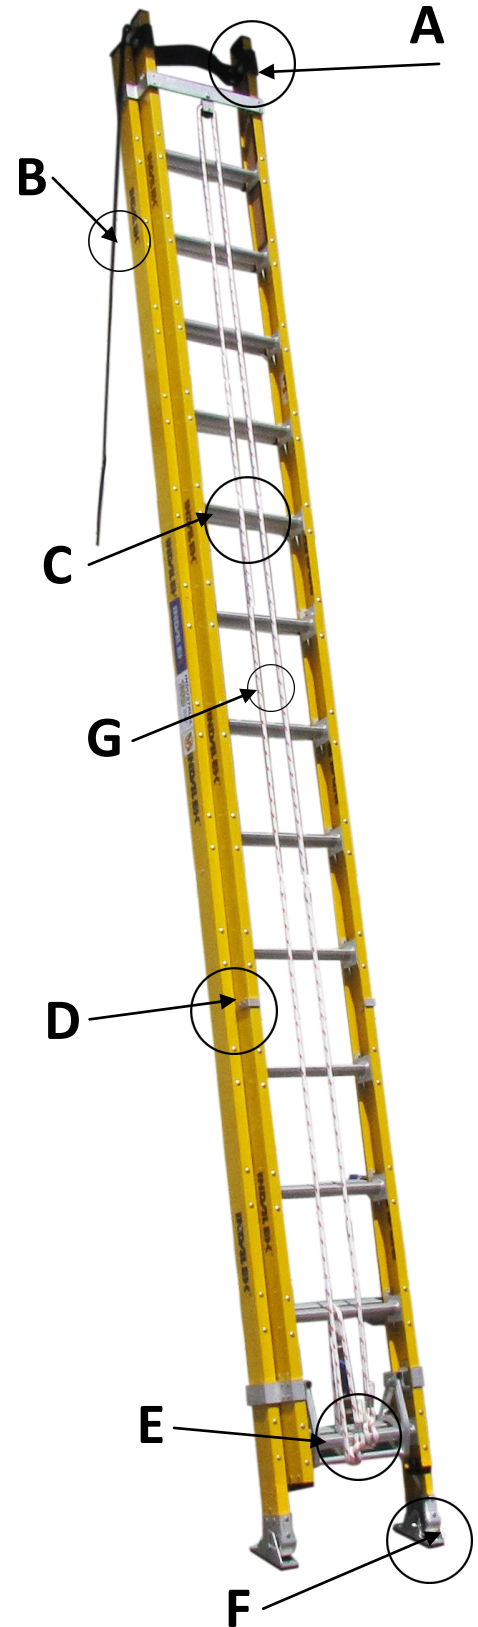

UFXL25, 4.5m —7.6m

HEAVY DUTY LINESMAN LADDER

Technical data sheet

Product code	UFXL25, 4.5m—7.6m
Manufacturer	INDALEX (Ladder solutions NZ)
Details	15 old north rd Kumeu Auckland
Standards Meet	AS/NZS1892.3
Tested by	Material and testing laboratories Auckland
Load rating	150kg
Warranty	5 years from date of invoice
Weight	28 kg
Rung spacing	305mm
Closed height	4.5m
Extended height	7.6m
Styles D	Pultrusion infused resin Fibreglass
Rungs C	D rung, solid rivet termination
Feet F	Ice pick swivel foot standard
Poll strap A	Heavy duty 80mm leather becket
Top rope B	8mm yachting braid
Hauling rope G	10mm yachting braid , centre or off centre
Rung catch E	Self latching aluminium catch .
Rivets	All components terminated with solid rivets
NZ owned	Yes we are, NZ owned and operated

Level Arc
Optional extra

Ladder Solutions Ltd -
15 Old North Road,
Kumeu, Auckland
Tel: (09) 415 7766 or
Fax: (09)415 7099

ROBUST LADDERS, DESIGNED TO LAST