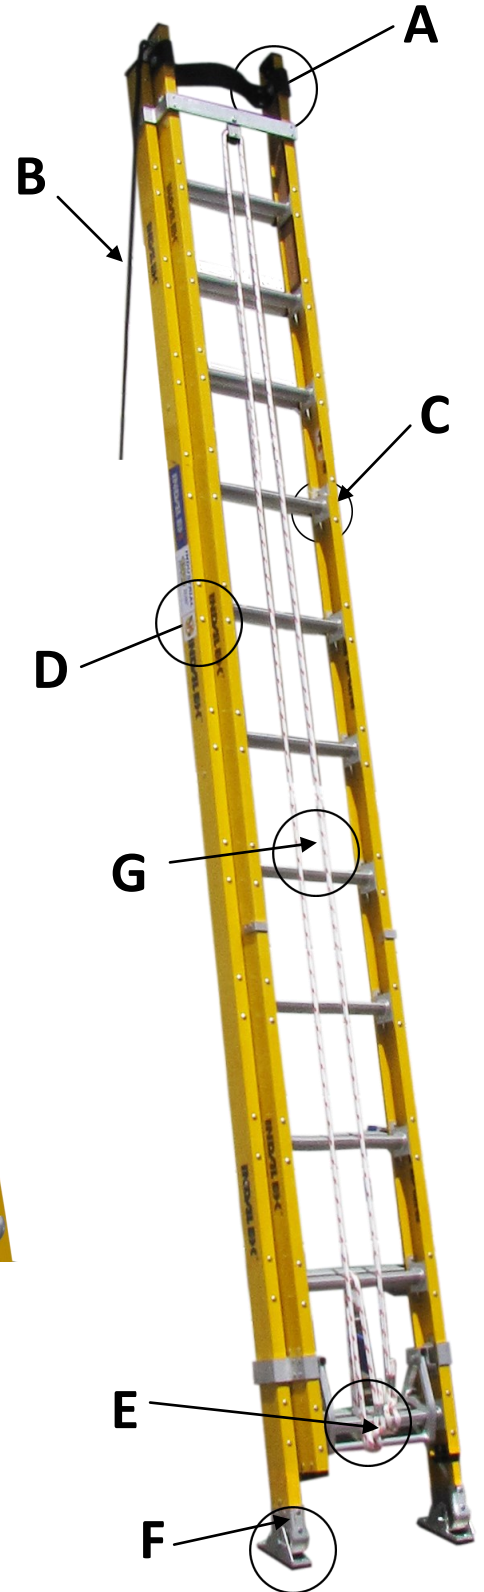

UFXL21, 3.9m —6.4m

HEAVY DUTY LINESMAN LADDER

Technical data sheet

Product code	UFXL21, 3.9m—6.4m
Manufacturer	INDALEX (Ladder solutions NZ)
Details	15 old north rd Kumeu Auckland
Standards Meet	AS/NZS1892.3
Tested by	Material and testing laboratories Auckland
Load rating	150kg
Warranty	5 years from date of invoice
Weight	24 kg
Rung spacing	305mm
Closed height	3.9m
Extended height	6.4m
Styles D	Pultrusion infused resin Fibreglass
Rungs C	D rung, solid rivet termination
Feet F	Ice pick swivel foot standard
Poll strap A	Heavy duty 80mm leather becket
Top rope B	8mm yachting braid
Hauling rope G	10mm yachting braid , centre or off centre
Rung catch E	Self latching aluminium catch .
Rivets	All components terminated with solid rivets
NZ owned	Yes we are, NZ owned and operated

ROBUST LADDERS, DESIGNED TO LAST

Level Arc
Optional extra

Ladder Solutions Ltd -
15 Old North Road,
Kumeu, Auckland
Tel: (09) 415 7766 or
Fax: (09)415 7099