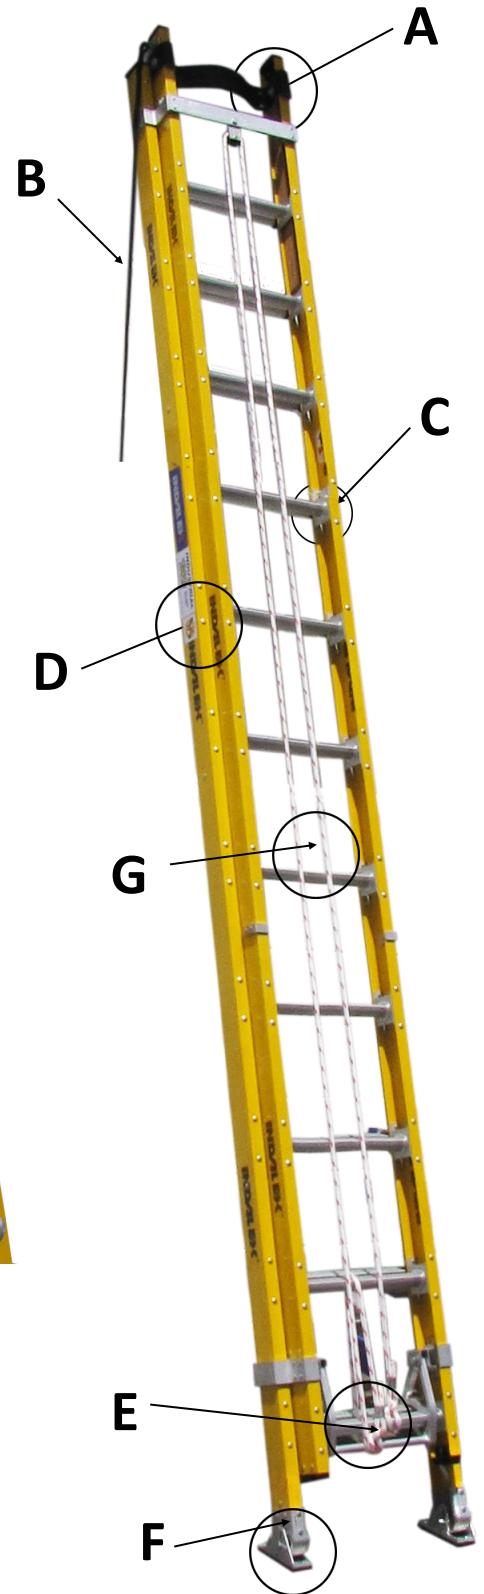

UFXL13, 2.7m —4.0m

HEAVY DUTY LINESMAN LADDER

Technical data sheet

Product code	UFXL13, 2.7m—4.0m
Manufacturer	INDALEX (Ladder solutions NZ)
Details	15 old north rd Kumeu Auckland
Standards Meet	AS/NZS1892.3
Tested by	TBC
Load rating	150kg
Warranty	5 years from date of invoice
Weight	21kg
Rung spacing	305mm
Closed height	3.9m
Extended height	4.0m
Styles D	Pultrusion infused resin Fibreglass
Rungs C	D rung, solid rivet termination
Feet F	Ice pick swivel foot standard
Poll strap A	Heavy duty 80mm leather becket
Top rope B	8mm yachting braid
Hauling rope G	10mm yachting braid , centre or off centre
Rung catch E	Self latching aluminium catch .
Rivets	All components terminated with solid rivets
NZ owned	Yes we are, NZ owned and operated

ROBUST LADDERS, DESIGNED TO LAST

Level Arc
Optional extra

Ladder Solutions Ltd -
15 Old North Road,
Kumeu, Auckland
Tel: (09) 415 7766 or
Fax: (09)415 7099