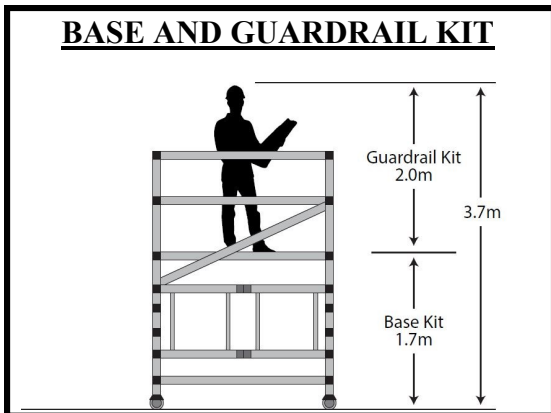

# FLEXILIGHT WEIGHT MODULAR SCAFFOLDING

- Base kit max working height 2.6m
- Base and Guardrail kit max working height 3.8m
- Base guardrail and extension kit max working height 5.8m
- Lightweight and Modular
- Flat packed for easy distribution
- Fits through standard doorways and corridors in base kit mode
- SWL225kg per platform
- Outriggers with extension kit
- Kickboards with guardrail kit.
- Locking castor wheels
- Optional adjustable wheel kit
- 3 different options available