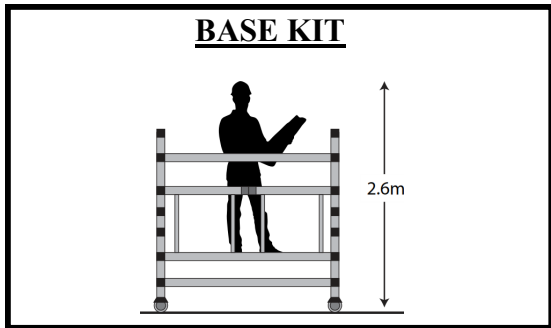

# FLEXILIGHT WEIGHT MODULAR SCAFFOLDING

- Base kit max working height 2.6m
- Base and Guardrail kit max working height 3.8m
- Base guardrail and extension kit max working height 5.8m
- Lightweight and Modular
- Flat packed for easy distribution
- Fits through standard doorways and corridors in base kit mode
- SWL225kg per platform
- Outriggers with extension kit
- Kickboards with guardrail kit.
- Locking castor wheels
- Optional adjustable wheel kit
- 3 different options available