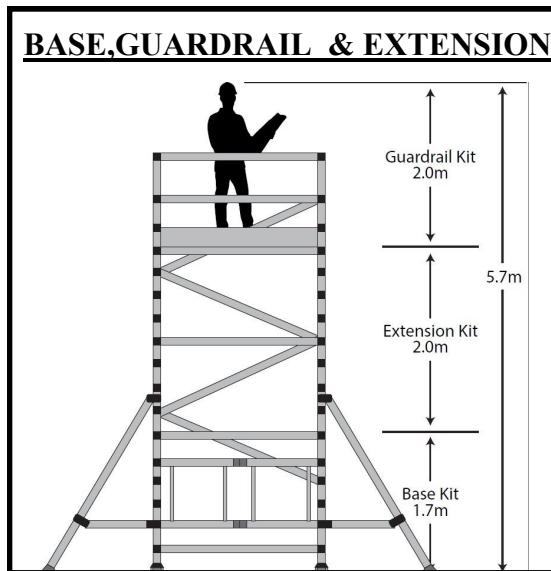

# FLEXILIGHT WEIGHT MODULAR SCAFFOLDING

- Base kit max working height 2.6m
- Base and Guardrail kit max working height 3.8m
- Base guardrail and extension kit max working height 5.8m
- Lightweight and Modular
- Flat packed for easy distribution
- Fits through standard doorways and corridors in base kit mode
- SWL225kg per platform
- Outriggers with extension kit
- Kickboards with guardrail kit.
- Locking castor wheels
- Optional adjustable wheel kit
- 3 different options available