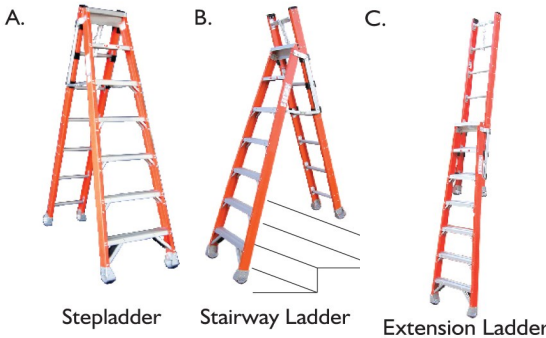

Model: PFSE7

Pro Series Fibreglass Step Extension Ladder

The ability of being able to adjust the position of the rear section of this versatile ladder enables it to be used where no other ladder is suitable.

- Designed to last: 3-piece rung joint system to attach industrial grade aluminium components to the heavy duty fibreglass rails ensuring the ladder can withstand repeated use without the joints loosening
- All aluminium components anodised for corrosion resistance & lower retention of dirt & grime
- Fully automatic latching system when extending
- Heavy duty fixed rubber feet
- Pole 'V' rung with rubber pad
- 150KG rated, exceeding AS/NZS standards
- 5 year warranty