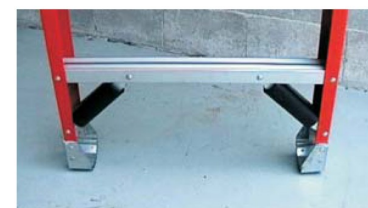

- Designed to last: 3-piece rung joint system to attach industrial grade aluminium components to the heavy duty fibreglass rails ensuring the ladder can withstand repeated use without the joints loosening
- All aluminium components anodised for corrosion resistance & lower retention of dirt & grime
- Fully automatic latching system when extending
- Heavy duty fixed rubber feet
- Pole 'V' rung with rubber pad
- 150KG rated, exceeding AS/NZS standards
- 5 year warranty

Model No.	Height	Weight	Load Rating
PFSE6	1.8m - 3.0m	13.5 KG	150 KG
PFSE7	2.1m - 3.7m	15.9 KG	150 KG
PFSE8	2.4m - 4.3m	17.9 KG	150 KG

Padded Pole V Rung

Heavy Duty Spreader Bars

Rung Catch Step And Lock

Rung Lock Assembly

Wide Body Rear Feet

Wide Body Front Feet And Rubber Wear Protectors

ROBUST LADDERS, DESIGNED TO LAST

Indalex Ladders are designed to meet or exceed Australian and New Zealand (AS/NZS) Standards.